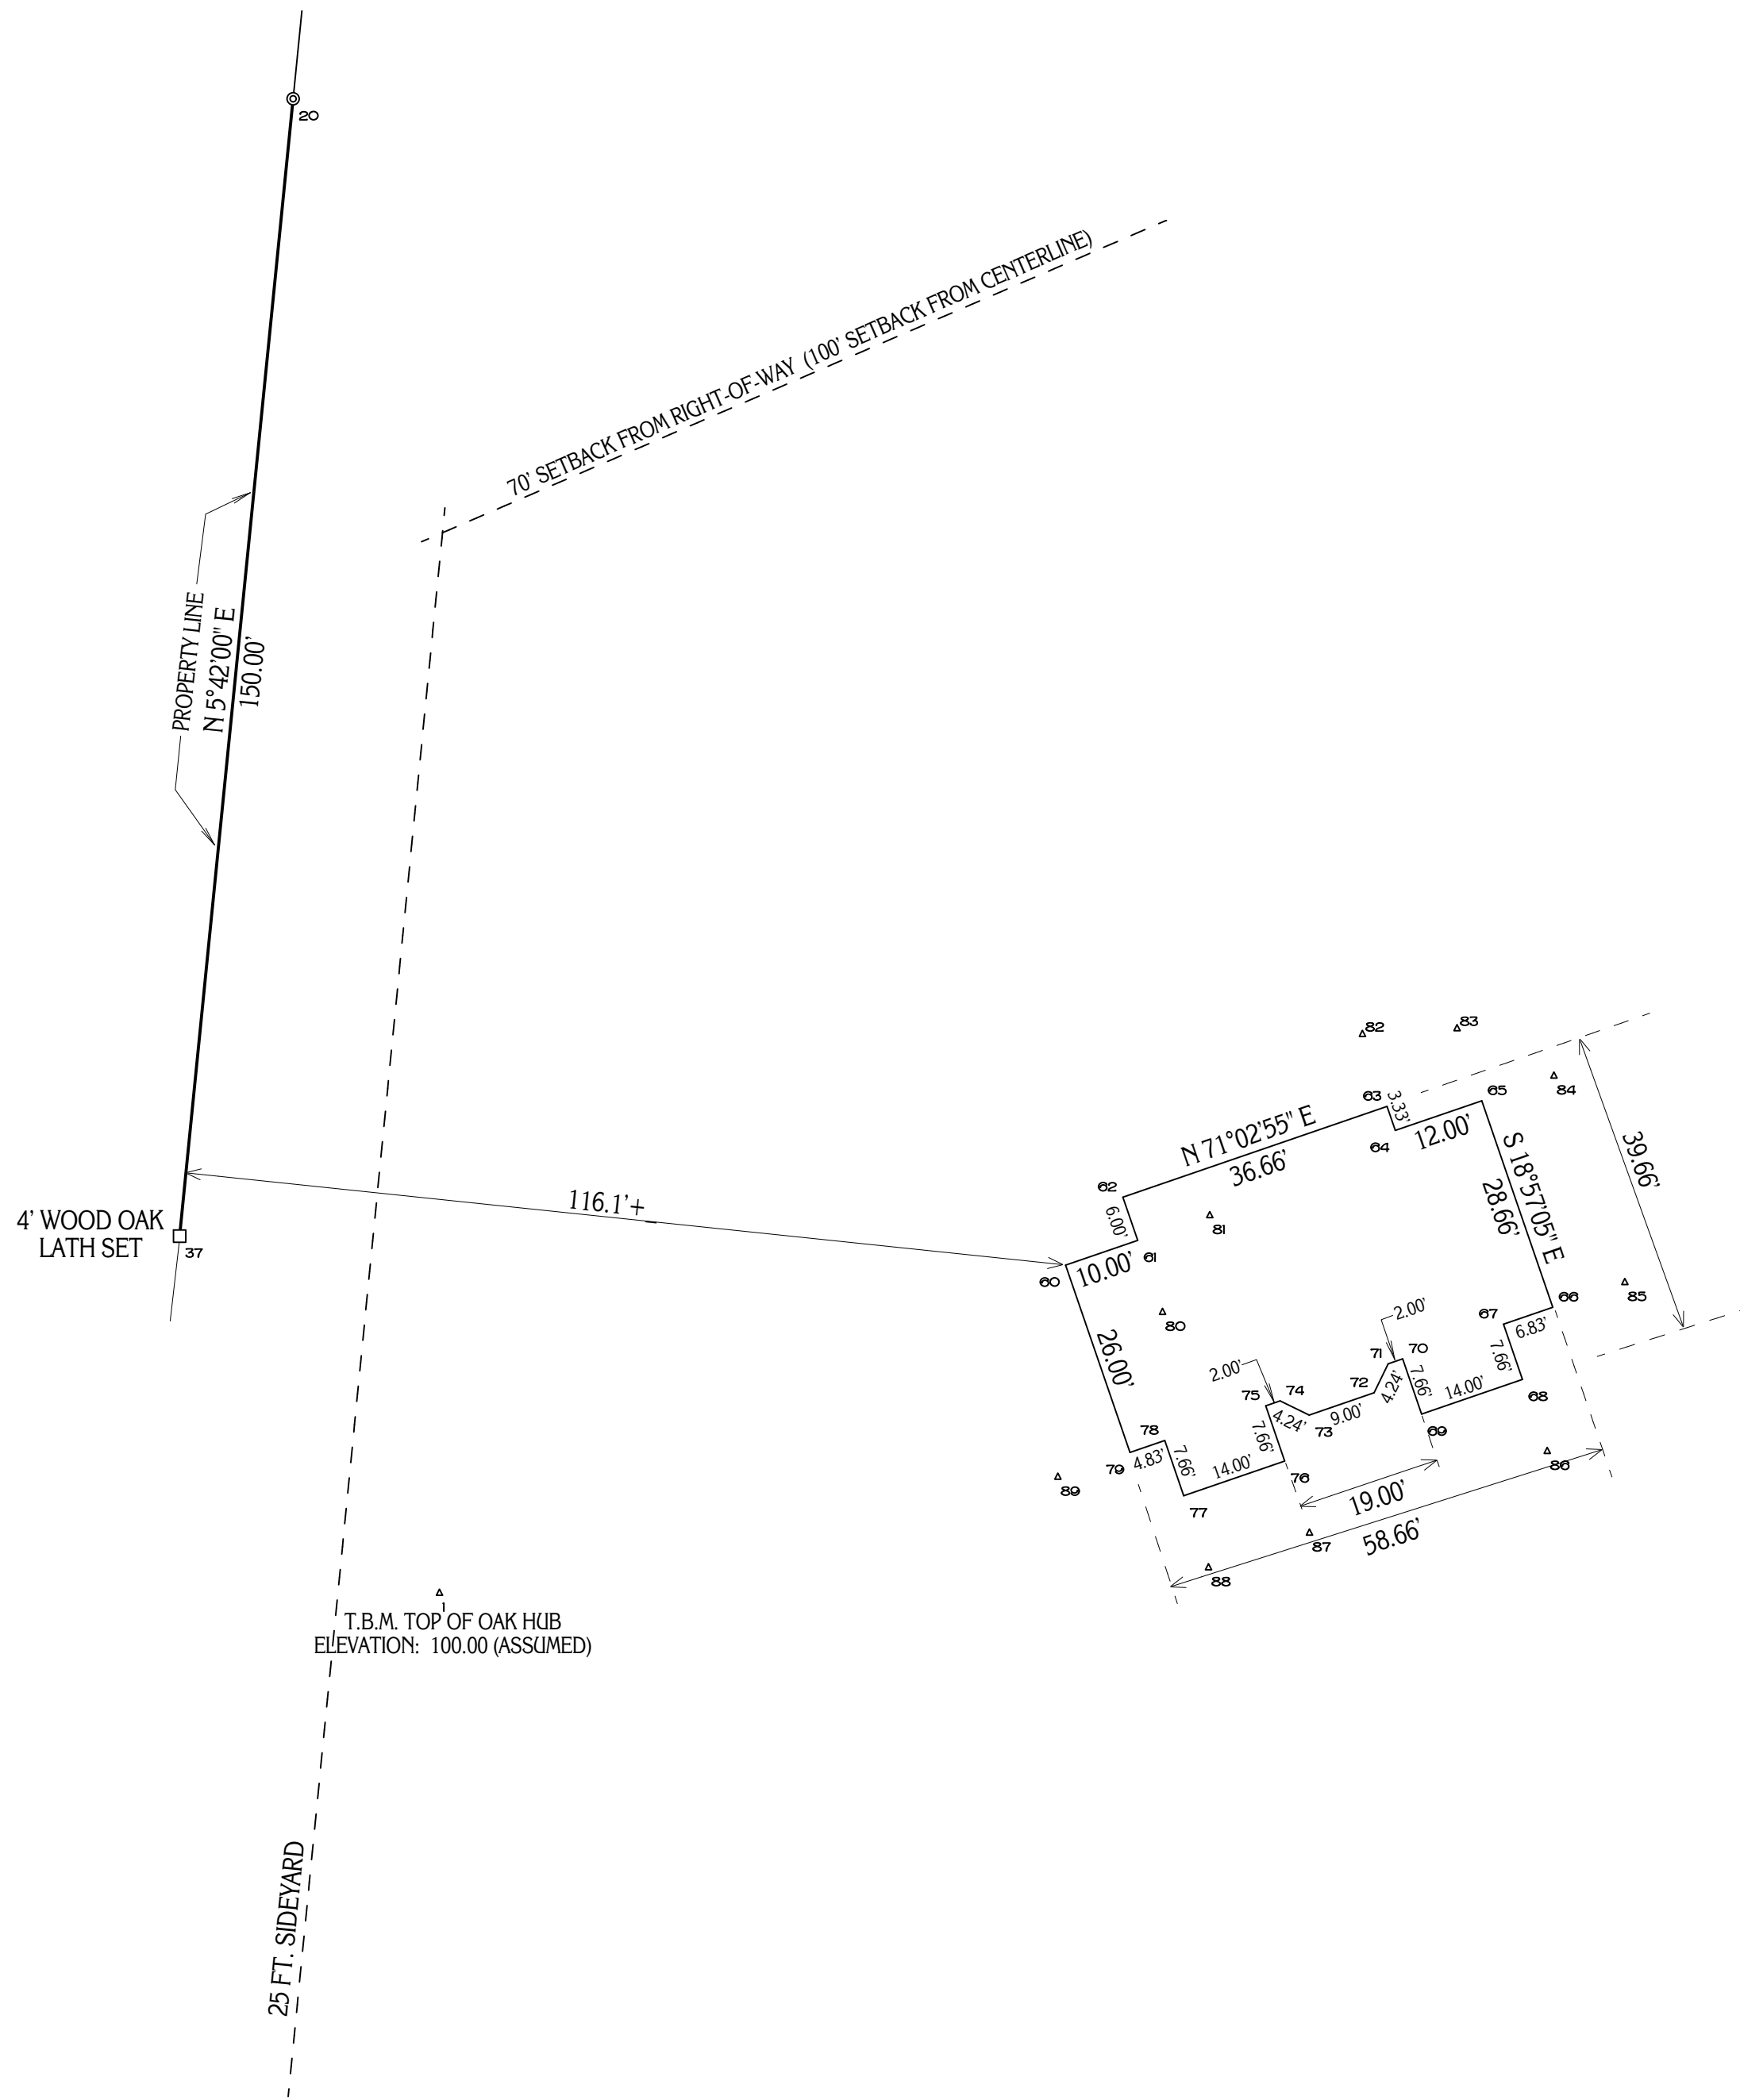

BUILDING STAKING FOR CHRIS HANFORD

GRAPHIC SCALE: 1"=20'